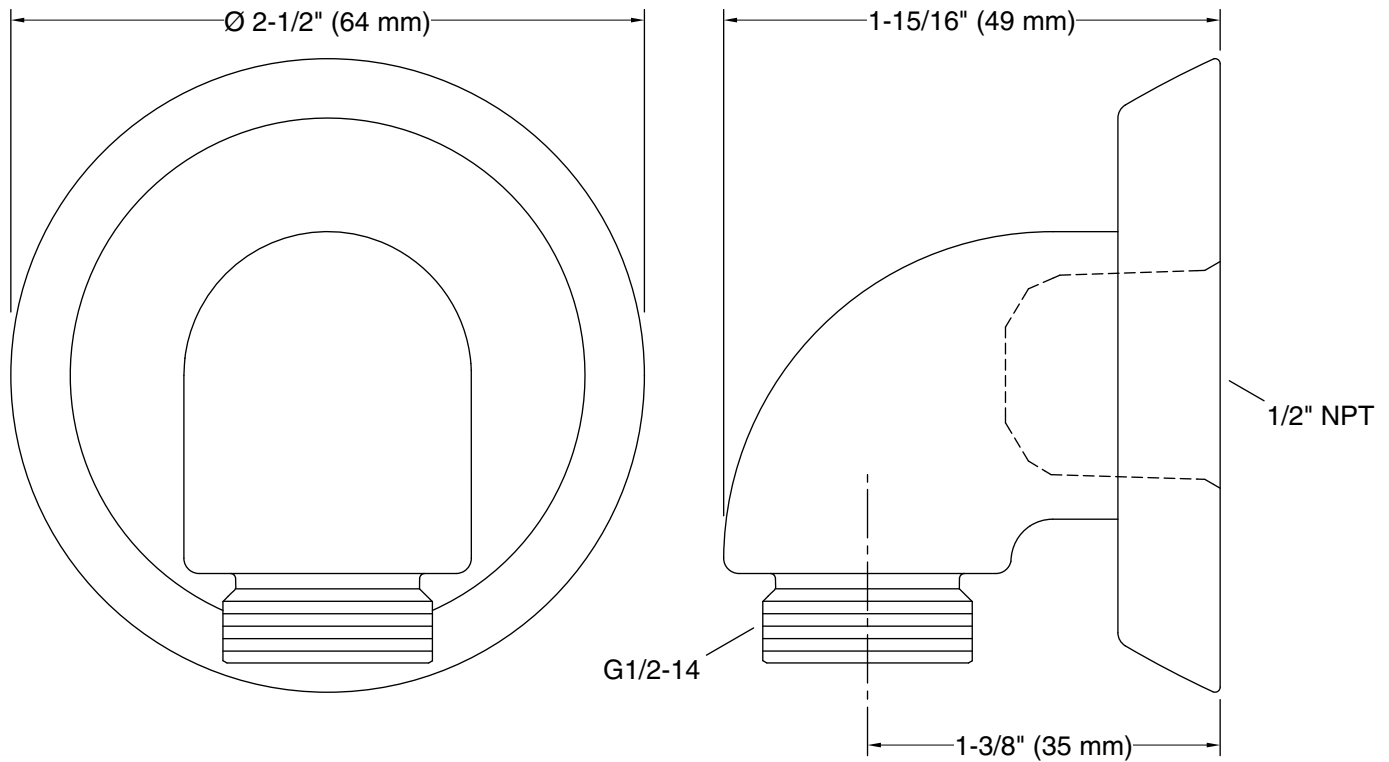

Features

- For use with a handshower and hose (sold separately).
- Includes check valve for backflow prevention.
- Coordinates with Forté® faucets, accessories, and showering components to complete your bathroom.

Technical Information

All product dimensions are nominal.

Notes

Install this product according to the installation instructions.